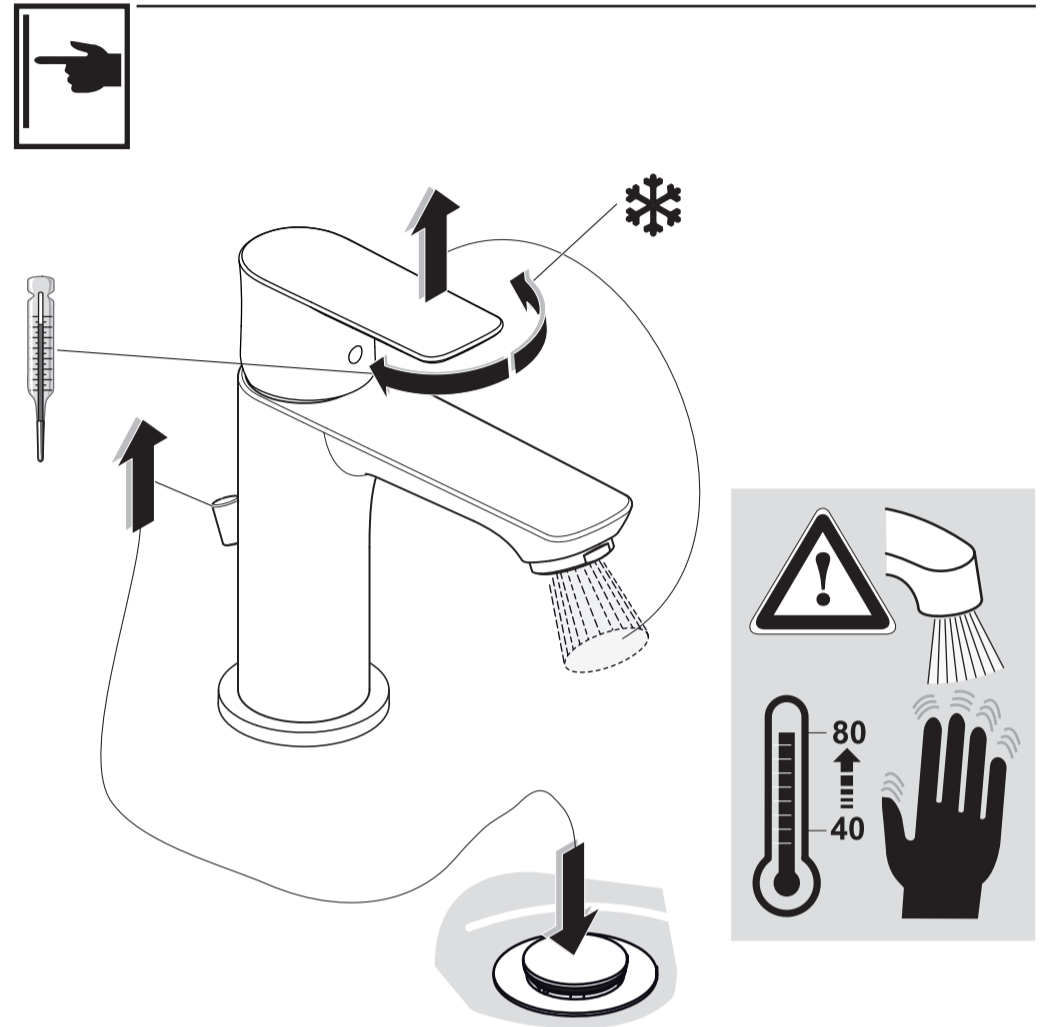

P	bar				Q (3 bar)
	T	°C				l/min
						5