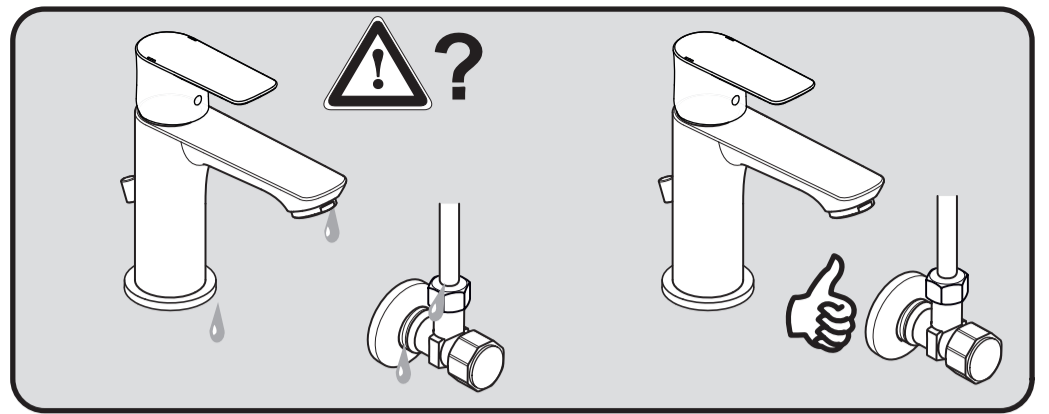

P	bar				Q (3 bar)
	T	°C				l/min
						5