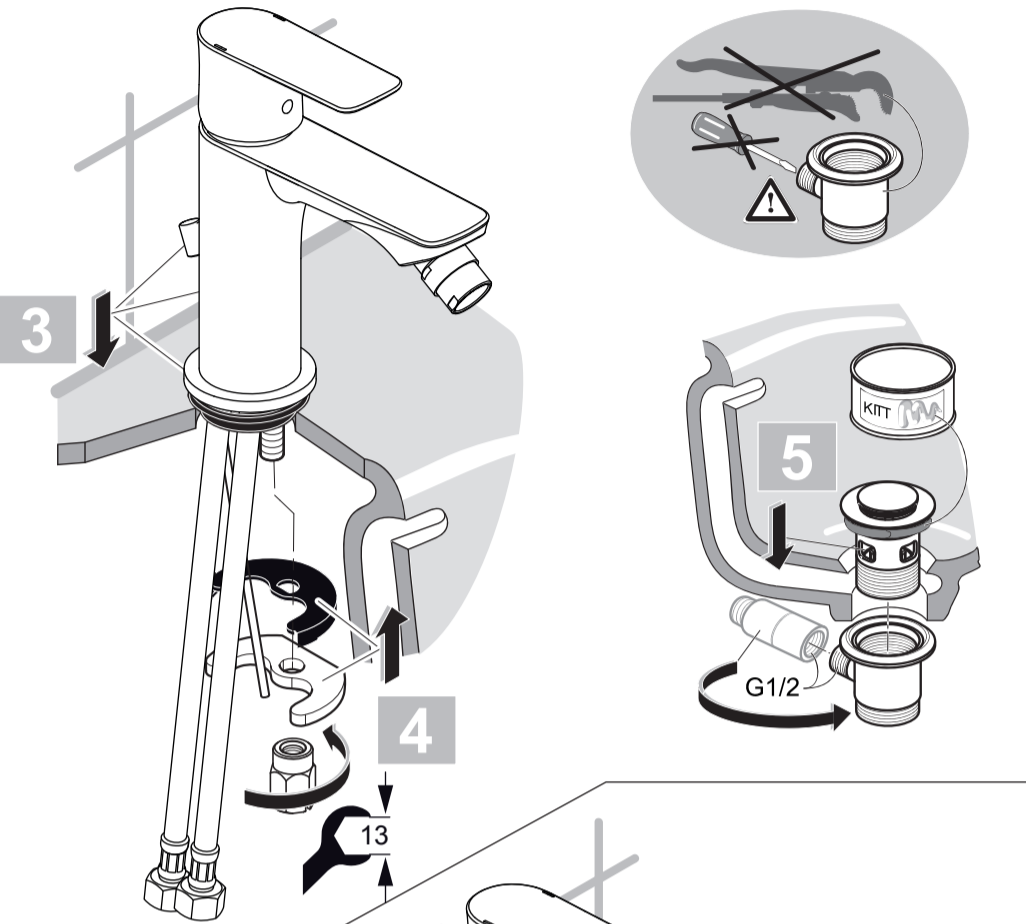

CONNECT AIR

A 7030 .. A 7050 ..

0517 / A 868 381
 (+ A 865 612)
 Made in Germany

A 7030

A 7050

Ideal Standard International NV
 Corporate Village - Gent Building
 Da Vincilaan 2
 1935 Zaventem
 Belgium

www.idealstandardinternational.com