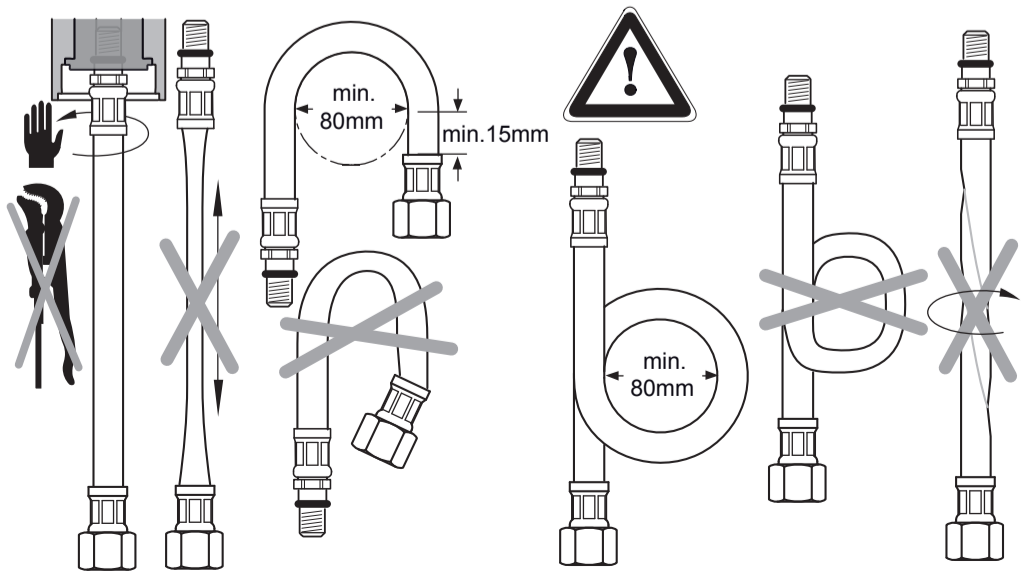

CONNECT AIR

A 7030 .. A 7050 ..

0517 / A 868 381
 (+ A 865 612)
 Made in Germany

A 7030

A 7050

Ideal Standard International NV
 Corporate Village - Gent Building
 Da Vincilaan 2
 1935 Zaventem
 Belgium

www.idealstandardinternational.com