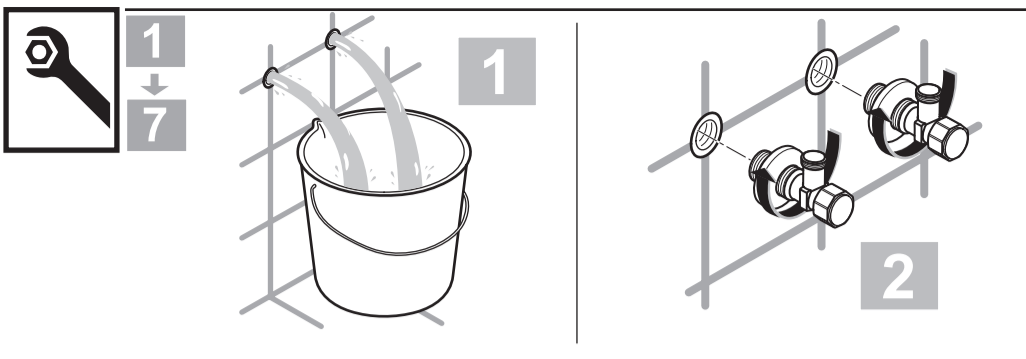

CONNECT AIR

A 7030 .. A 7050 ..

0517 / A 868 381
 (+ A 865 612)
 Made in Germany

A 7030

A 7050

Ideal Standard International NV
 Corporate Village - Gent Building
 Da Vincilaan 2
 1935 Zaventem
 Belgium

www.idealstandardinternational.com