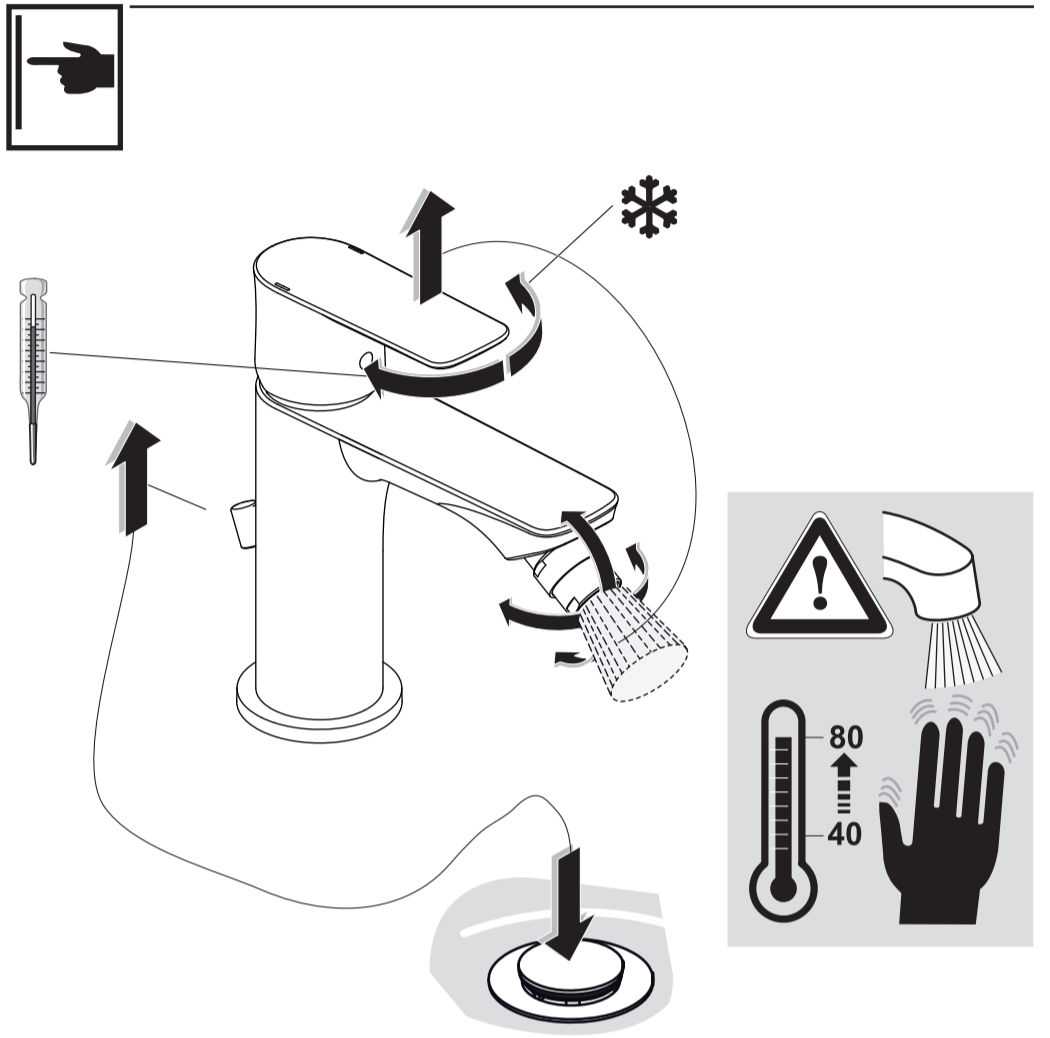

CONNECT AIR

A 7030 .. A 7050 ..

0517 / A 868 381
 (+ A 865 612)
 Made in Germany

A 7030

A 7050

Ideal Standard International NV
 Corporate Village - Gent Building
 Da Vincilaan 2
 1935 Zaventem
 Belgium

www.idealstandardinternational.com