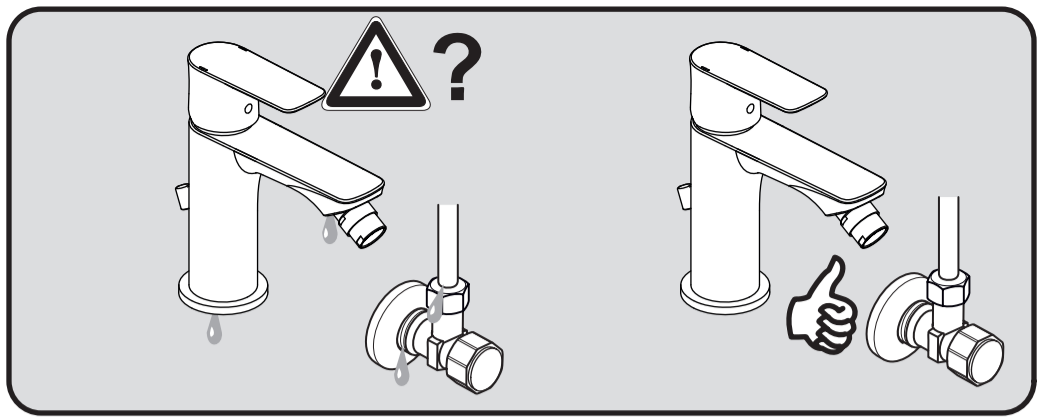

CONNECT AIR

A 7030 .. A 7050 ..

0517 / A 868 381
 (+ A 865 612)
 Made in Germany

A 7030

A 7050

Ideal Standard International NV
 Corporate Village - Gent Building
 Da Vincilaan 2
 1935 Zaventem
 Belgium

www.idealstandardinternational.com