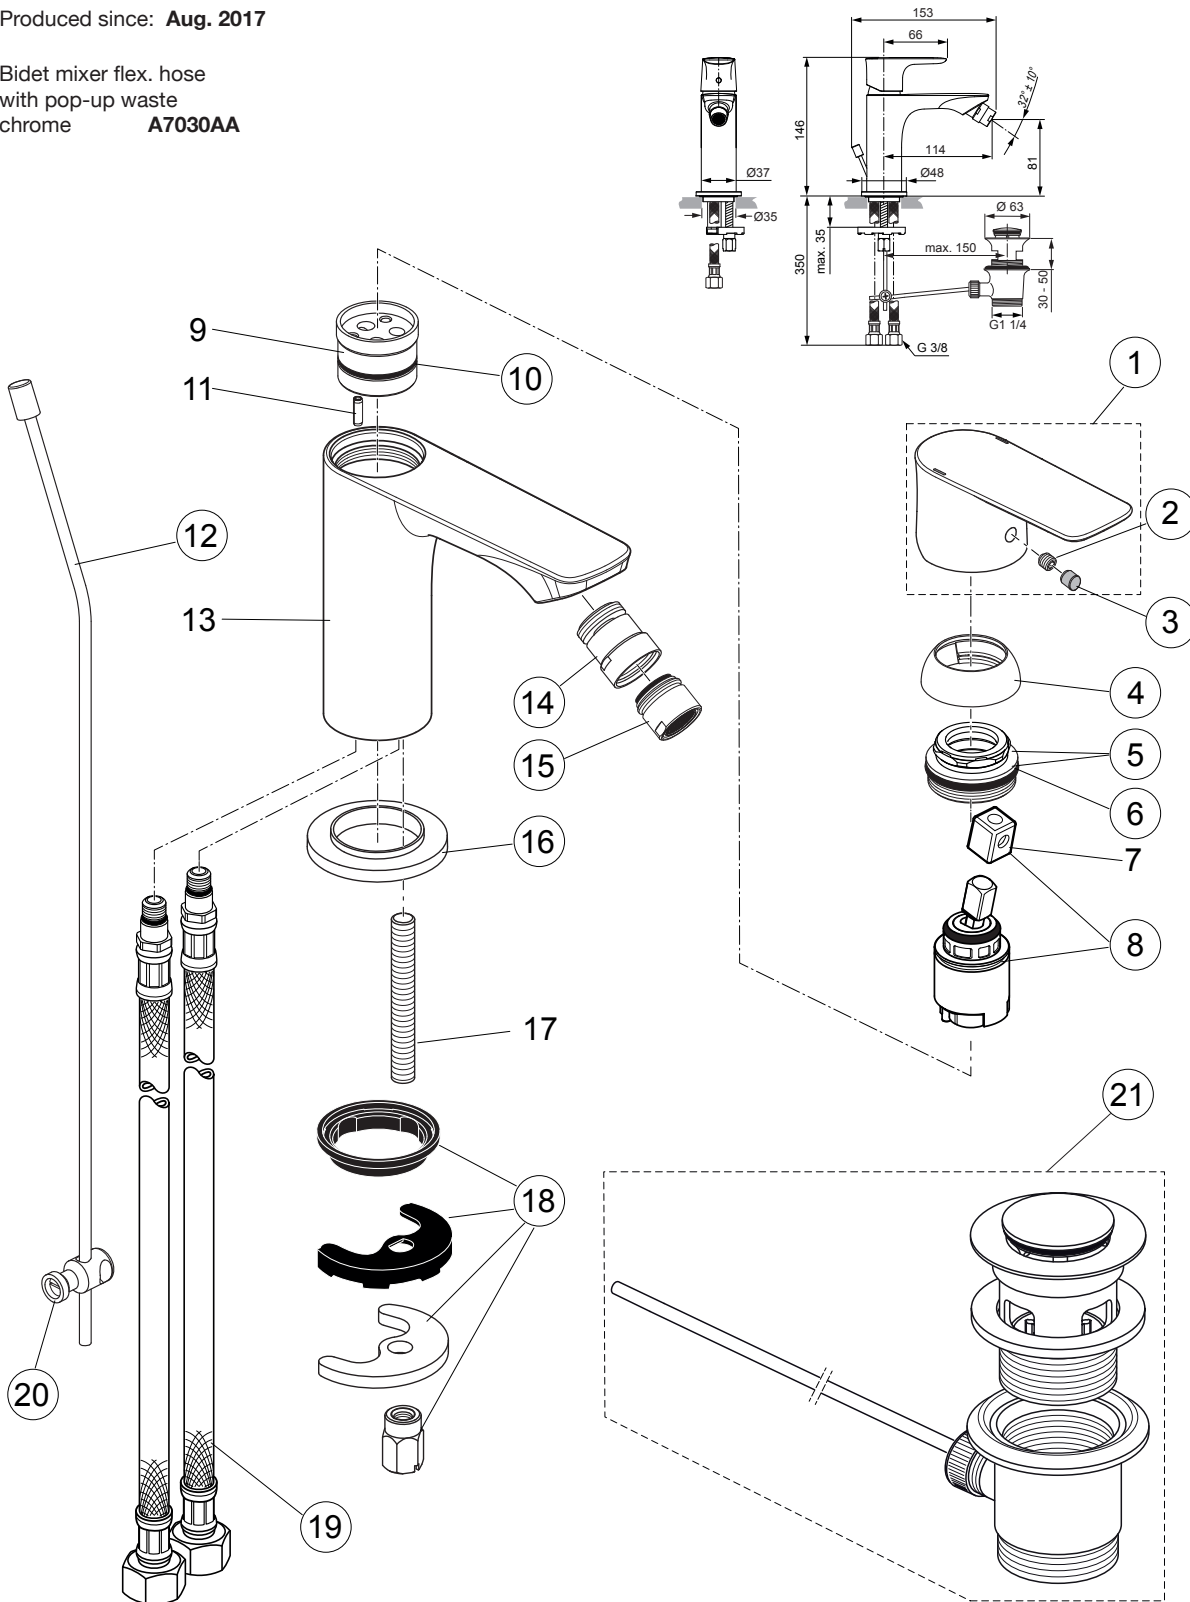

Produced since: **Aug. 2017**

Bidet mixer flex. hose
with pop-up waste
chrome **A7030AA**

Pos.	Description	Part-Number	Qty.	Pos.	Description	Part-Number	Qty.
1	Lever cpl. w. Logo ISI + pos.7	A 861 222 AA	1 Set	12	Lift rod cpl. + Pos. 20	A 861 210 AA	1 Set
2	Thread pin M5x5 DIN916	A 962 041 NU*	1 Set	13	Body		
3	Handle plug	A 861 223 NU	1 pcs	14	Ball joint M18x1 / M16,5x1	A 960 019 AA	1 pcs
4	Cover cap	A 861 224 AA	1 pcs	15	Aerator M18x1 - 5ltr/min	A 963 369 AA	1 pcs
5	Thread ring M30x1 + pos.6	A 861 225 NU	1 Set	16	Escutcheon	A 861227 AA	1 pcs
6	O - Ring Ø 28 x 2	A 963 299 NU	1 pcs	17	Bolt M8x63		
7	Lever adapter			18	Fixation kit	A 964 520 NU*	1 Set
8	Cartridge Kerox Ø25 + Pos.7	A 861 226 NU	1 Set	19	Flex. hose M8x1-G3/8-425	A 962 370 NU	1 pcs
9	Manifold			20	Bracket	A 961 172 NU	1 pcs
10	O - Ring Ø 23,52 x 1,78	A 961 855 NU	1 pcs	21	Pop-up waste complete	B 960 853 AA	1 Set
11	Clamping pin						

*Universal set (not all parts needed)