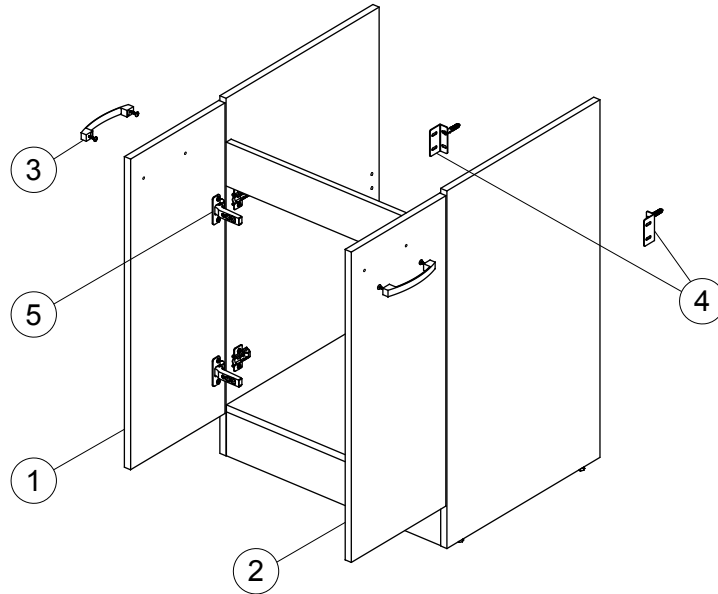

Spare parts

Sink Unit 500

Item	Description	Colour/Finish	Code No.	Quantity
1	LH Door Panel 60/50 (no hinges)	PW - Pure White	JV003PW	1
2	RH Door Panel 60/50 (no hinges)	PW - Pure White	JV004PW	1
3	Handle with screws		JV006AA	1
4	Wall fixation KIT FSU (Brackets, screws, plugs)		EF63067	10
5	Hinge KIT for door SC (Hinge and plate)		JV00567	1 + 1