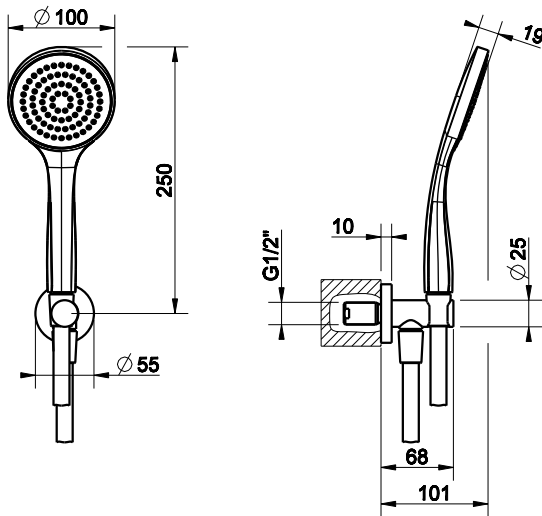

38723 EMPORIO SHOWER

GESSI®

Shower set composed by 1/2" connection water outlet, shower hook, 1,50 m flexible hose and antimilestone handshower.

Technical features

Shower set composed by 1/2" connection water outlet, shower hook, 1,50m flexible hose and antimilestone handshower.