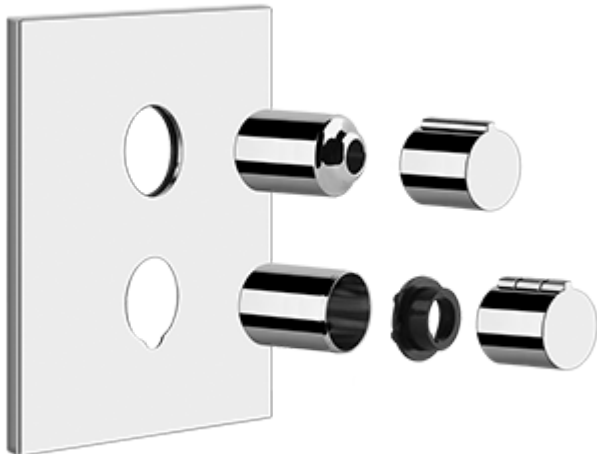

38794 EMPORIO SHOWER

External parts for thermostatic mixer with 1/2" connections, filters and 1/2" two-way diverter.

Technical features

External parts for thermostatic mixer with 1/2" connections, filters and 1/2" two-way diverter.