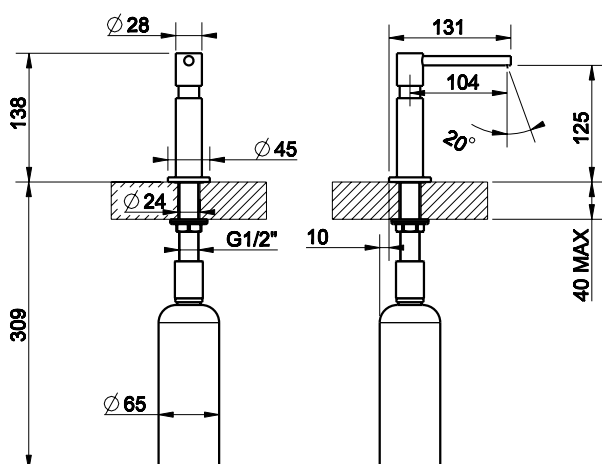

29651

Counter soap dispenser - charged by high.

GESSI®

Technical features

Counter soap dispenser

Certifications

Available Finishes

Indications for the cleaning