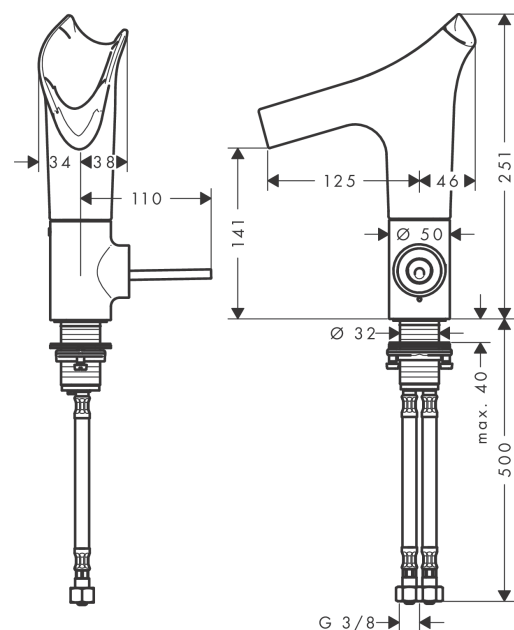

AXOR Starck V
Single lever basin mixer 140 with glass spout and waste set - diamond cut
 Surfaces: **Chrome** Article Number: **12122000**

product features

- consists of: single lever basin mixer, waste set
- ComfortZone 140
- projection 125 mm
- swivel range adjustable in 3 steps 95°, 120° or 360°
- spray type: laminar spray
- EasyClick connection between body and spout with SafetyStop-function
- Spout is dishwasher safe
- material spout: crystal glass
- maximum flow rate at 3 bar: 4 l/min
- joystick ceramic cartridge
- connection type: G 3/8 connections
- connection dimension: DN15
- handle can be positioned on the right or left
- handle position on the side: bottom-side at the base body (not suitable for wash bowls)
- non-closing waste set

Technology

Product image

Scale drawing

AXOR Starck V
Single lever basin mixer 140 with glass spout and waste set - diamond cut
Surfaces: **Chrome** Article Number: **12122000**

Flowchart