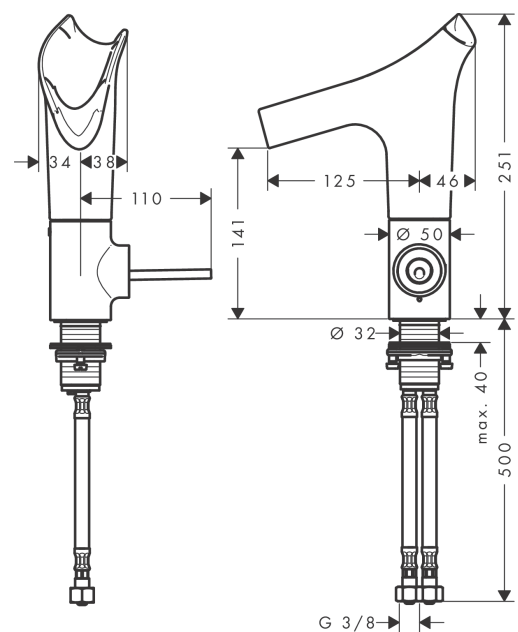

### Single lever basin mixer 140 with glass spout and waste set - bevel cut

Surfaces: **Chrome** Article Number: **12123000**

#### product features

- consists of: single lever basin mixer, waste set
- ComfortZone 140
- projection 125 mm
- swivel range adjustable in 3 steps 95°, 120° or 360°
- spray type: laminar spray
- EasyClick connection between body and spout with SafetyStop-function
- Spout is dishwasher safe
- material spout: crystal glass
- maximum flow rate at 3 bar: 4 l/min
- joystick ceramic cartridge
- connection type: G ¾ connections
- connection dimension: DN15
- handle can be positioned on the right or left
- handle position on the side: bottom-side at the base body (not suitable for wash bowls)
- non-closing waste set

#### Scale drawing

**AXOR Starck V**  
**Single lever basin mixer 140 with glass spout and waste set - bevel cut**  
Surfaces: **Chrome** Article Number: **12123000**