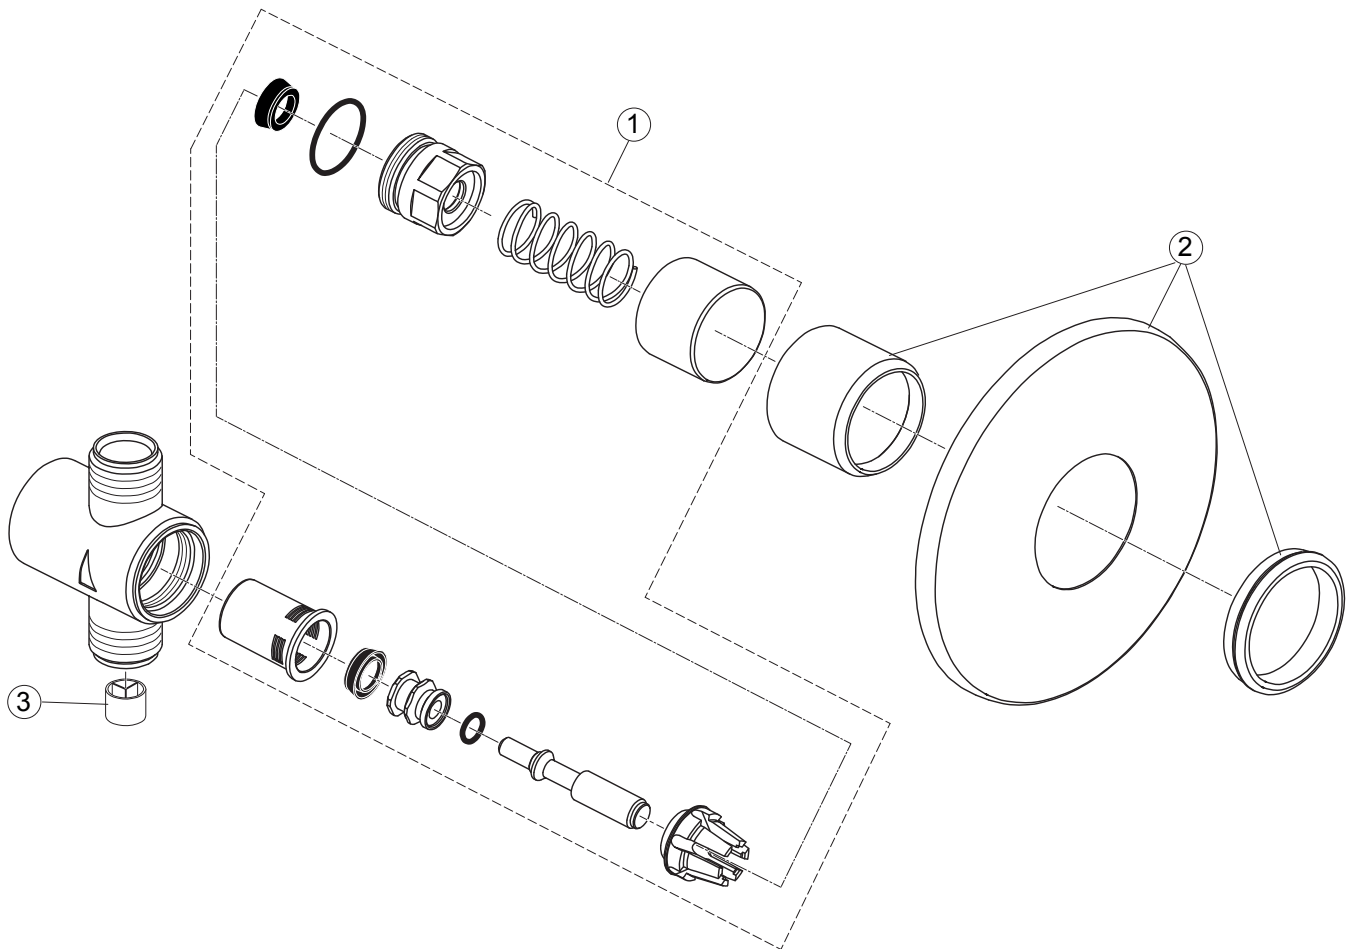

Produced since: **Nov. 2019**

Self closing fitting Shower Build-In

Pos.	Description	Part-Number	Qty.	Pos.	Description	Part-Number	Qty.
1	Self-closing cartridge for shower	A 861 472 AA	1 Set				
2	Escutcheon cpl.	A 861 467 AA	1 Set				
3	Flow limiter 6 l/min	A 861 470 NU	1 pcs				