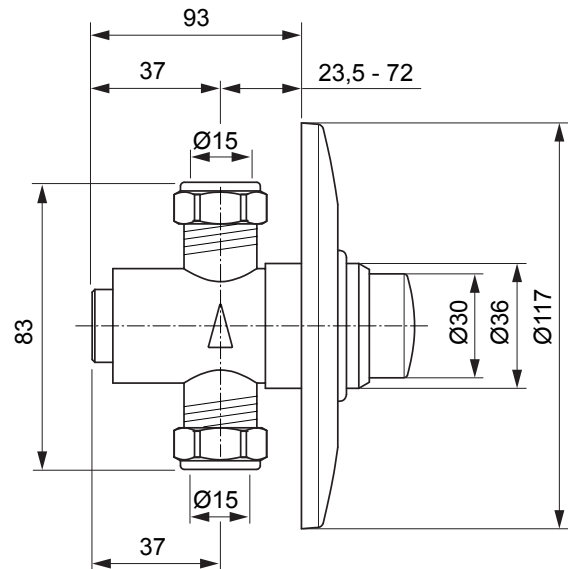

Produced since: **Nov. 2019**

Self closing fitting Shower Build-In

Pos.	Description	Part-Number	Qty.	Pos.	Description	Part-Number	Qty.
1	Self-closing cartridge for shower	A 861 472 AA	1 Set				
2	Escutcheon cpl.	A 861 467 AA	1 Set				
3	Flow limiter 6 l/min	A 861 470 NU	1 pcs				