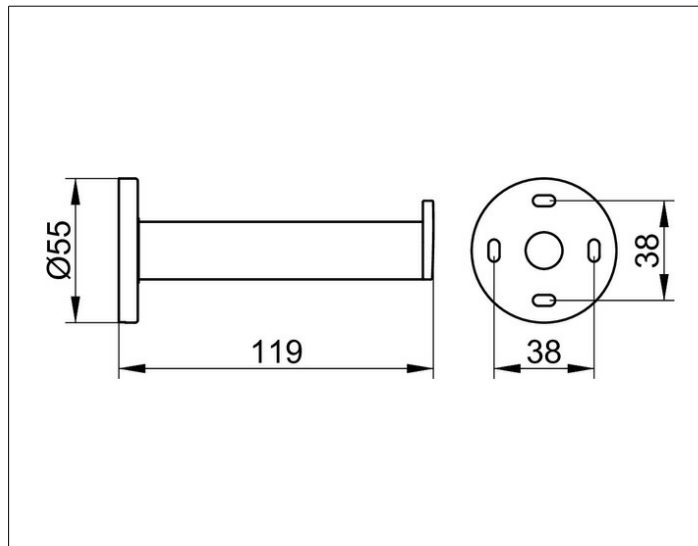

Plan

14963010000 Portarotolo di scorta

PRODOTTO

DISEGNO

SUPERFICI

cromato

SPECIFICHE

KEUCO PLAN spare toilet paper holder 14963010000
 chrome-plated in a stylish yet functional design
 wall mounted, round décor wall disc, diameter 2-3/16"
 easy to clean
 depth 4-3/4"
 The spare toilet paper holder is fitted with 2 hidden fixing points
 incl. corrosion-free mounting material