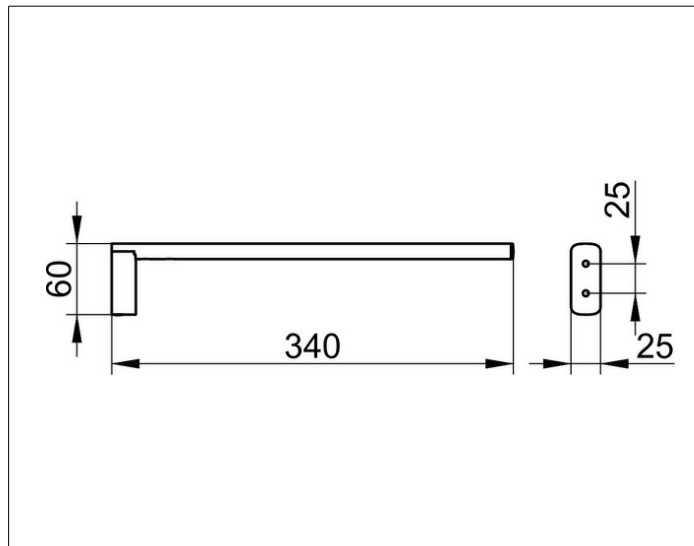

Edition 400

11522010000 Portasalviette

**PRODOTTO**

**DISEGNO**

**CARATTERISTICHE DEL PRODOTTO**

singolo, fisso

**SUPERFICI**

cromato

**DIMENSIONE**

340 mm

**SPECIFICHE**

KEUCO Edition 400 towel holder, 11522010000  
 chrome-plated towel holder, 1 piece,  
 sculptural design,  
 with slightly rounded edges,  
 one fixed arm, made of an oval tube,  
 antistatic, easy to clean,  
 depth 13-3/8", width 1", height 2-3/8",  
 the towel holder is fitted concealed,  
 delivery includes anti-corrosion fixings